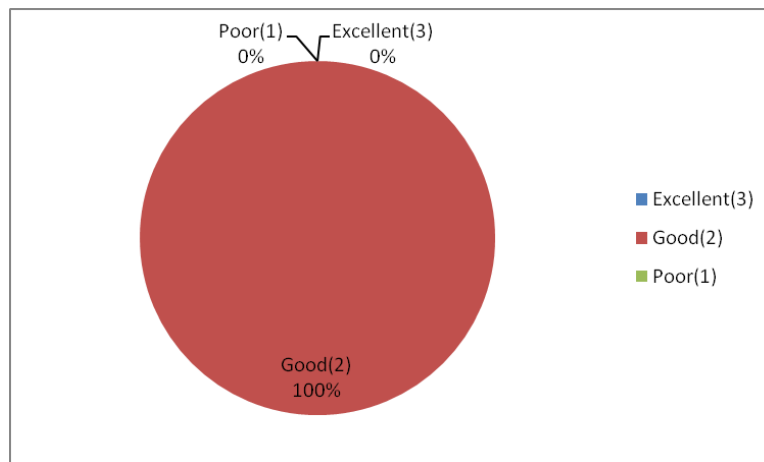

9. The course/program of studies carries enough optional papers related to your industry

HoD-ECE

Principal