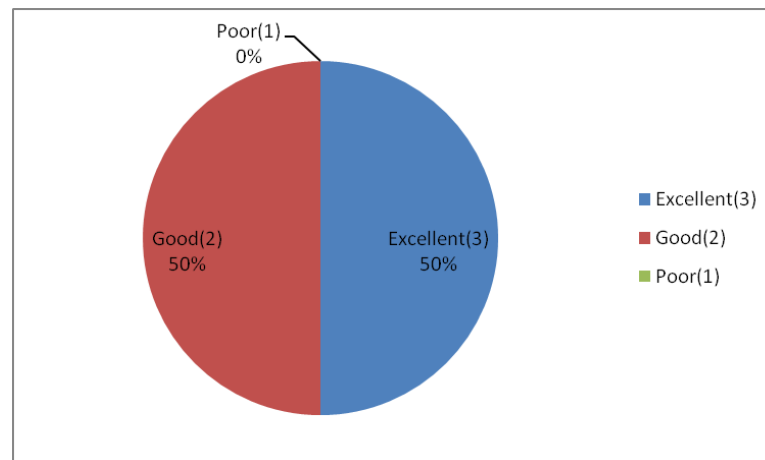

A.Y: 2021-22

**Department of Electronics & Communication Engineering**

**Employer Feedback Analysis 2021-2022**

**CURRICULUM, TEACHING LEARNING & EVALUATION**

1. Score the level of Curriculum suitability for your industry / company / Organisation.

2. How is Syllabus suitable for the current trends in the market

3. Add on Courses offered by the institution matches with the demands of the job market

4. How can you grade the knowledge, learning skills of our students

5. Communication and aptitude levels of the student is

6. How is balance between theory and practical's of core subjects according to your expectations

7. The courses offered in the program are really increasing the perspective area of the student