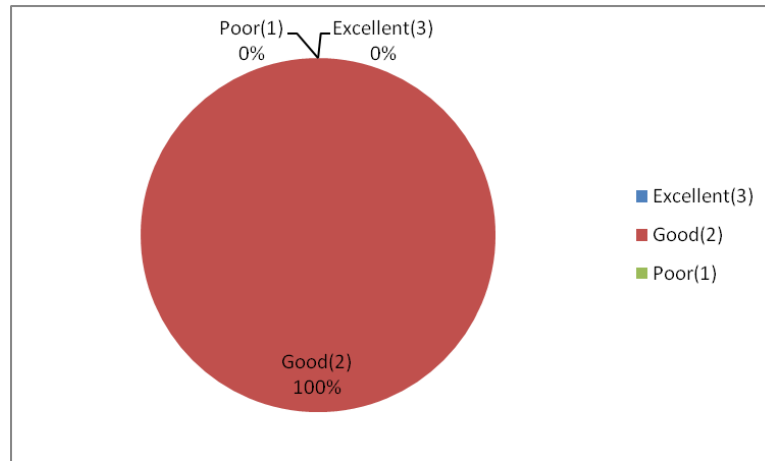

A.Y: 2021-22

**Department of Electronics & Communication Engineering**

**Employer Feedback Analysis 2021-2022**

**CURRICULUM, TEACHING LEARNING & EVALUATION**

1. Score the level of Curriculum suitability for your industry / company / Organisation.

2. How is Syllabus suitable for the current trends in the market

3. Add on Courses offered by the institution matches with the demands of the job market

4. How can you grade the knowledge, learning skills of our students