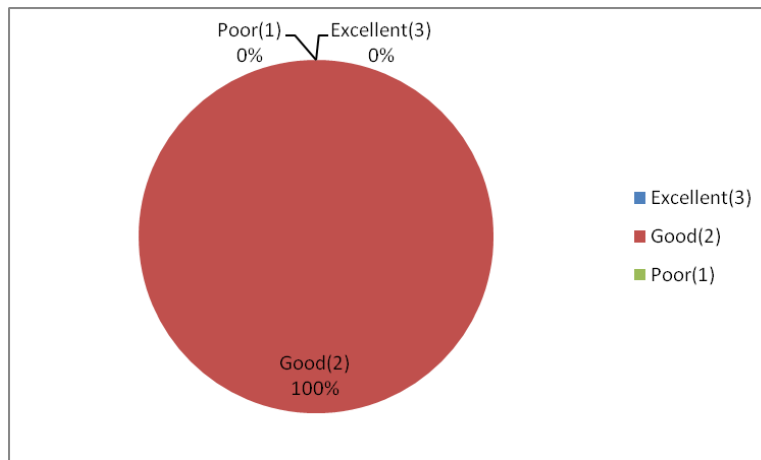

A.Y: 2021-22

**Department of Electronics & Communication Engineering**

**Employer Feedback Analysis 2021-2022**

**CURRICULUM, TEACHING LEARNING & EVALUATION**

1. Score the level of Curriculum suitability for your industry / company / Organisation.