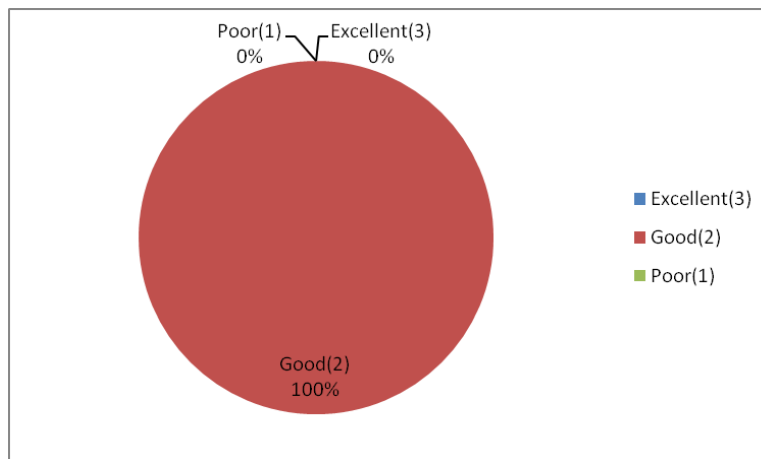

A.Y: 2021-22

**Department of Electronics & Communication Engineering**

**Employer Feedback Analysis 2021-2022**

**CURRICULUM, TEACHING LEARNING & EVALUATION**

1. Score the level of Curriculum suitability for your industry / company / Organisation.

2. How is Syllabus suitable for the current trends in the market

3. Add on Courses offered by the institution matches with the demands of the job market

4. How can you grade the knowledge, learning skills of our students